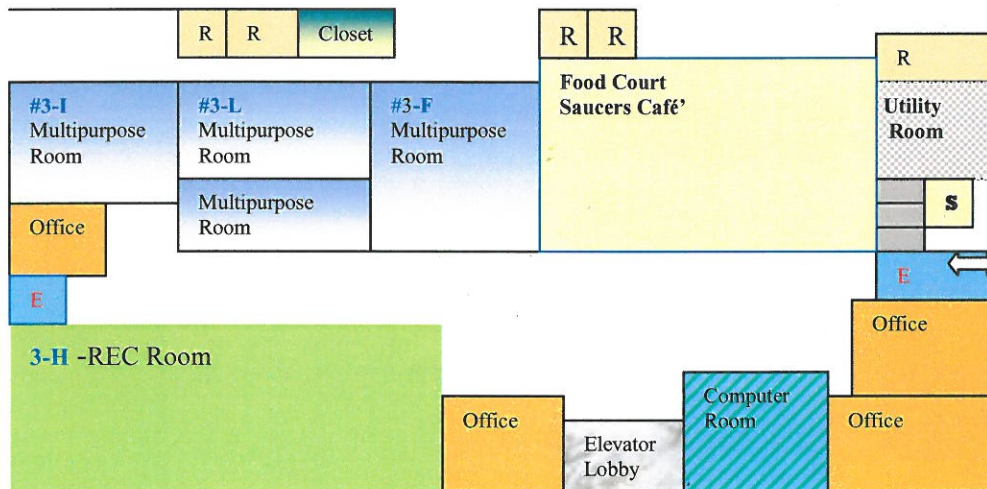

Brambleton Recreation Center

3738 Brambleton Ave. SW...Roanoke, VA 24018...Phone (540) 772-7529

R-Restrooms
C-Closet
E-Exit
S-Stairs
Off.-Office
Cub.-Cubicle

Accommodations & Services

**32,000 square-foot facility.*
**9 multipurpose rooms, (excellent for business meetings, parties, bridal and baby showers).*
**Wheelchair Accessible*
Hours: M-Th 8:00am-9:00 pm,
Sat. 9:00am-3:00 pm.

Lower level